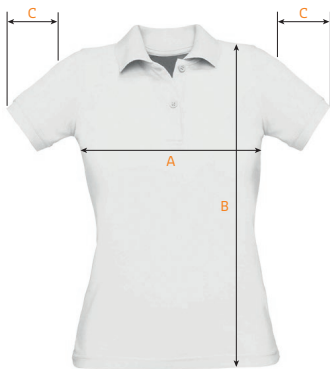

### Ladies' polo shirt

#### SIZE AND MEASUREMENTS IN CM

	XS	S	M	L	XL	XXL	XXXL
A Chest measurement	40.5	43	45.5	48	50.5	53	-
B Length	56.5	58	59.5	61	62.5	64	-
C Upper arm measurement	15	15.5	16	16.5	17	17.5	-