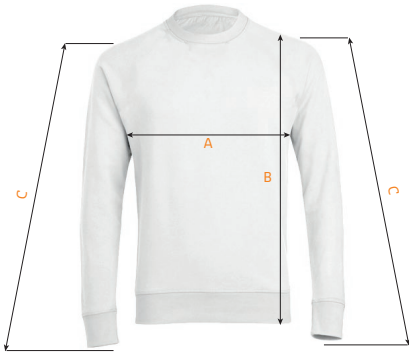

Product properties - Textiles

Unisex sweatshirt

Available colours

white, black, heather grey, orange, red, wine, light blue, royal blue, navy, forest green

SIZE AND MEASUREMENTS IN CM

	XS	S	M	L	XL	XXL	XXXL
A Chest measurement	-	51.5	55	58.5	62	65.5	69
B Length	-	66	68	70	72	74	76
C Upper arm measurement	-	62.5	63.5	64.5	65.5	66.5	67.5

Fabric

80% cotton, 20% polyester, Inside lining, 280gsm