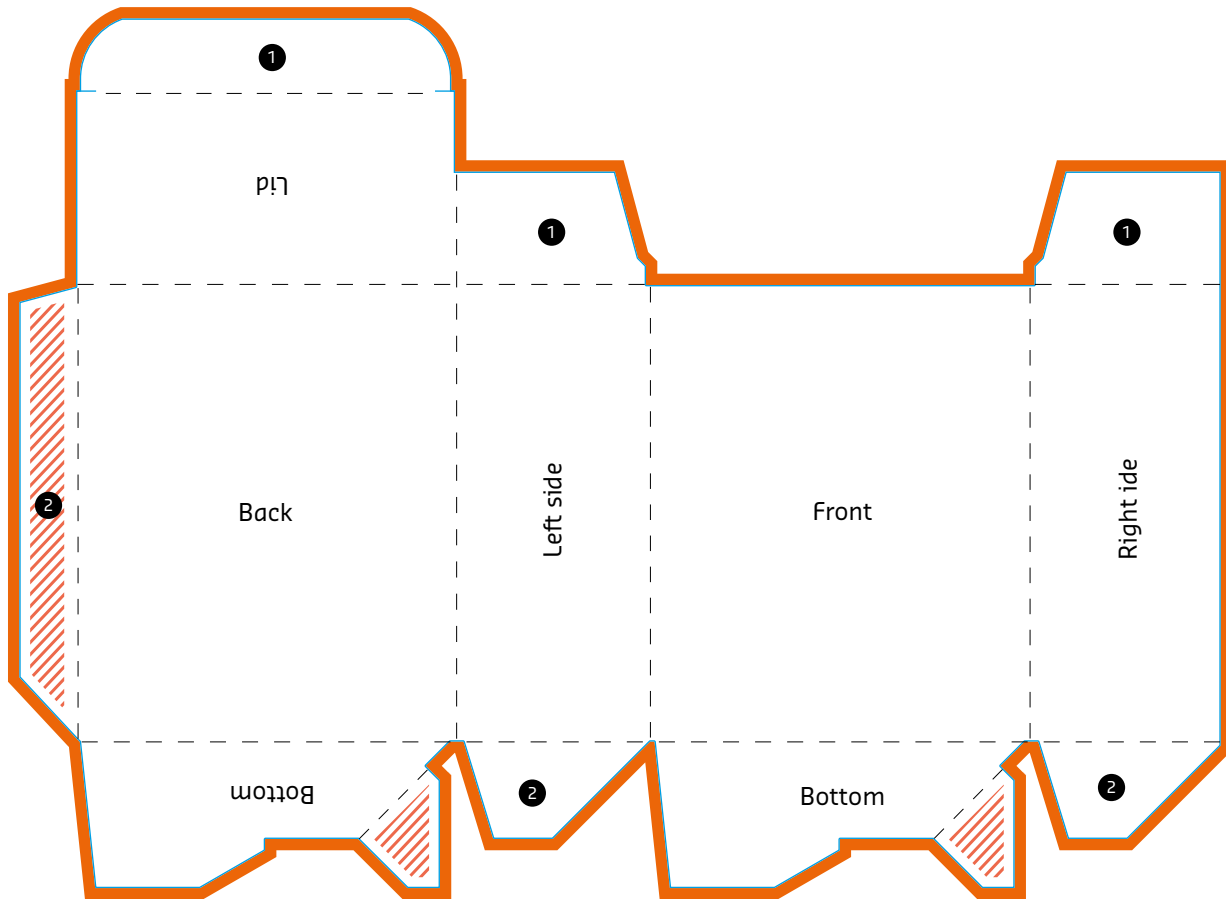

Folding Carton with Auto Lock Bottom and Tuck in Flap Top

- ① Flap
- ② Glue flap

Please do not delete cutting die!

EXPLANATIONS

-  **Information area**
 This area is where you should place your text and images.
-  **Bleed (3 mm)**
 Place backgrounds and bled-off images in this additional area in order to prevent white borders after trimming.

-  **Colourless area (Adhesive area)**
 Keep this area free of any designs.
-  **Folding line**
 This is where your product will be folded.
-  **Preformation line / cutting line**
 This is where your product will be punched / cut.