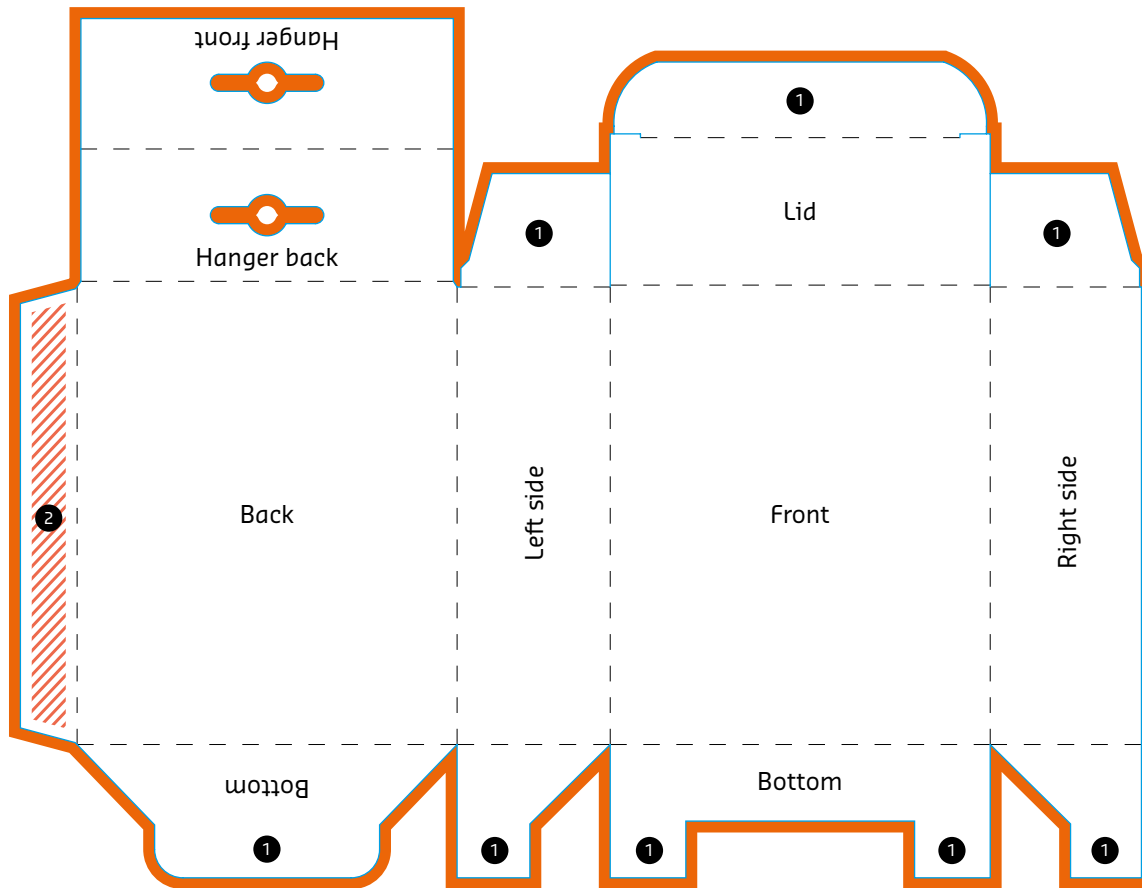

Folding Carton with Snap Lock Bottom, Tuck in Flap Top and Euro Slot Hanger

- ① Flap
- ② Glue flap

Please do not delete cutting die!

EXPLANATIONS

- Information area
This area is where you should place your text and images.
- Bleed (3 mm)
Place backgrounds and bled-off images in this additional area in order to prevent white borders after trimming.

- ▨ Colourless area (Adhesive area)
Keep this area free of any designs.
- - - Folding line
This is where your product will be folded.
- Preforation line / cutting line
This is where your product will be punched / cut.