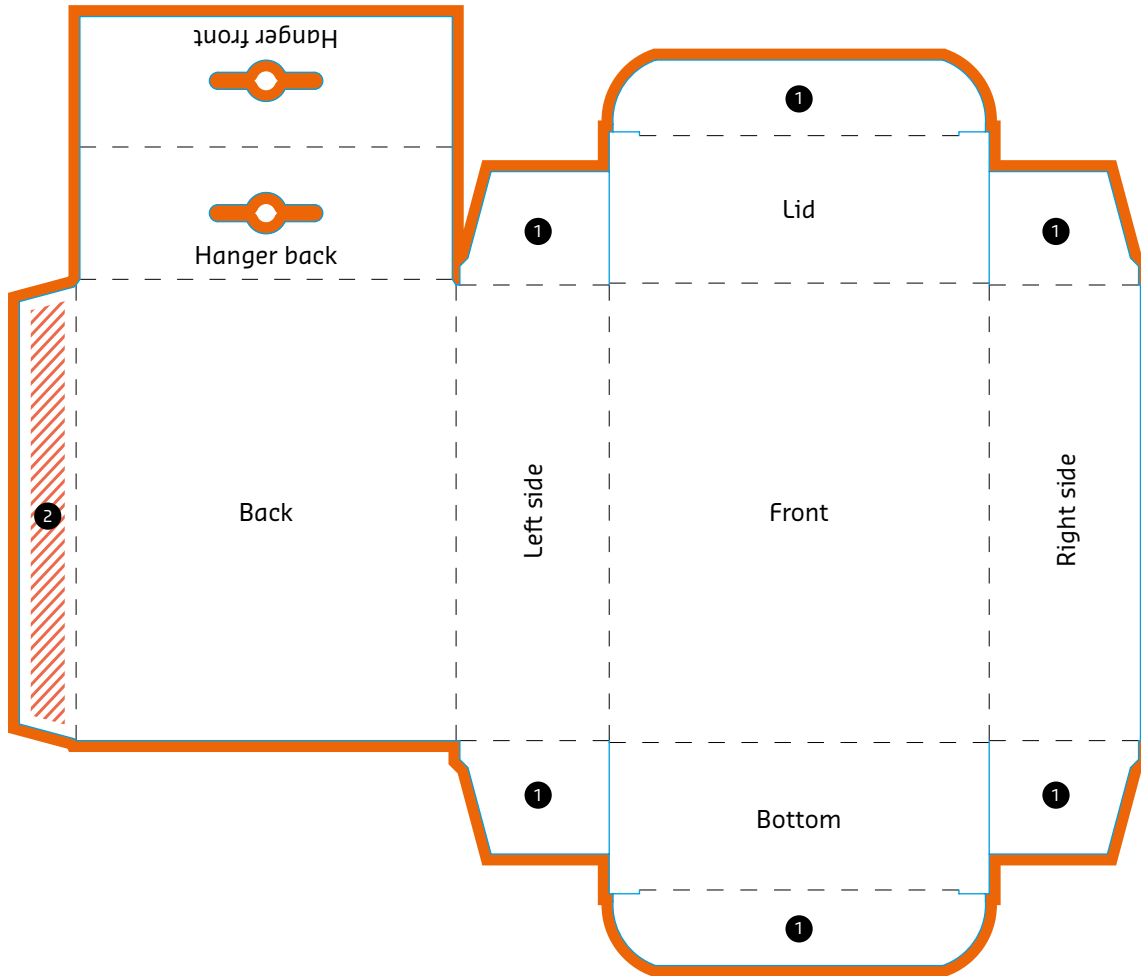

Folding Carton with Tuck in Flap Bottom/Top and Euro Slot Hanger

- ① Flap
- ② Glue flap

Please do not delete cutting die!

EXPLANATIONS

- Information area**
 This area is where you should place your text and images.
- Bleed (3 mm)**
 Place backgrounds and bled-off images in this additional area in order to prevent white borders after trimming.

- Colourless area (Adhesive area)**
 Keep this area free of any designs.
- Folding line**
 This is where your product will be folded.
- Preformation line / cutting line**
 This is where your product will be punched / cut.